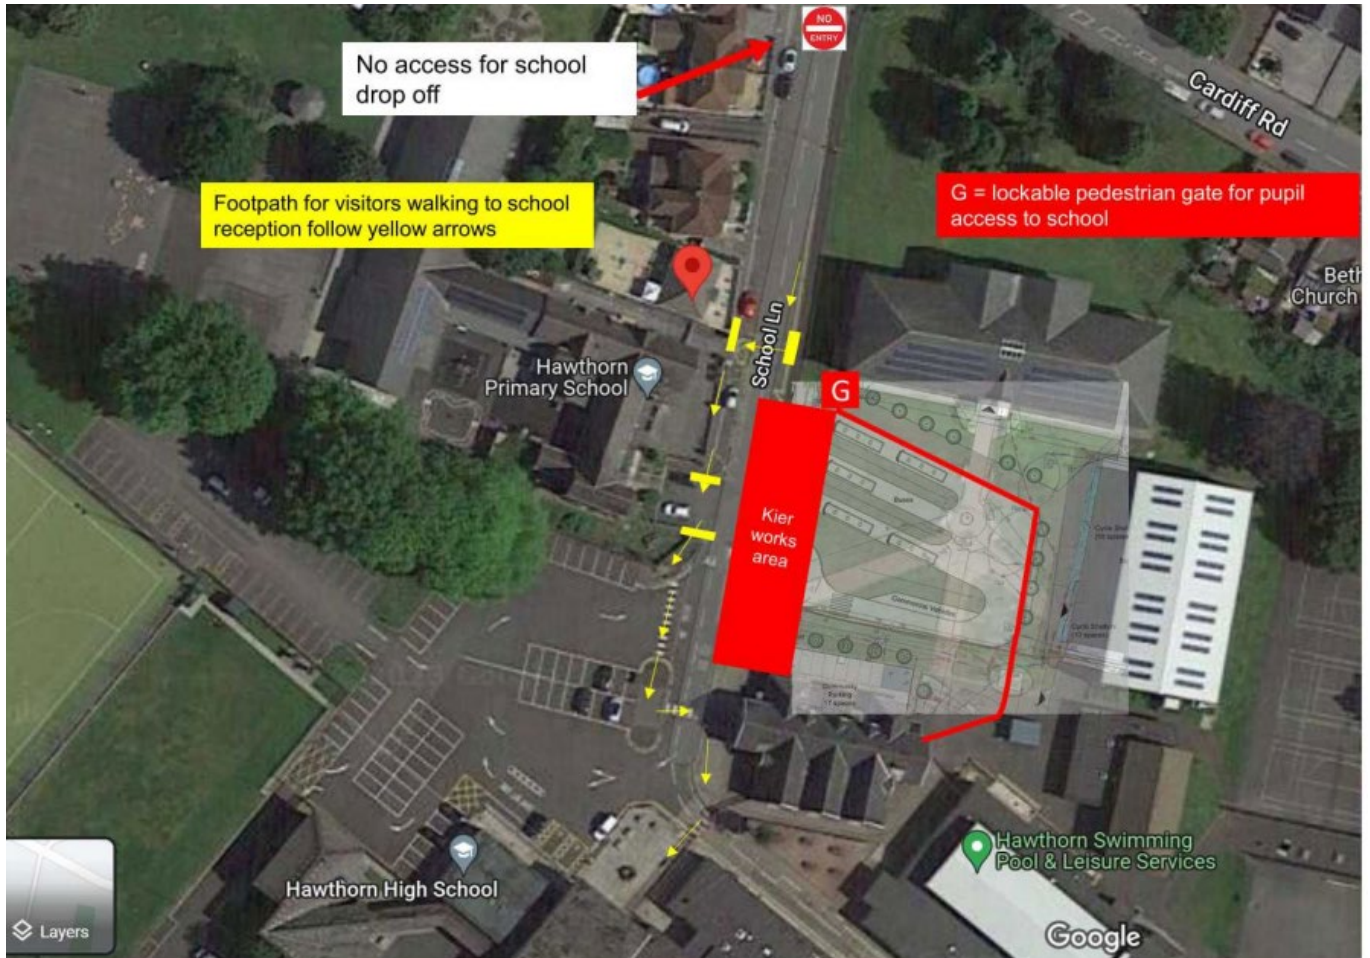

Hawthorn High School, School Lane, Hawthorn, Pontypridd CF37 5AL
Ysgol Uwchradd Hawthorn, Lon Yr Ysgol,